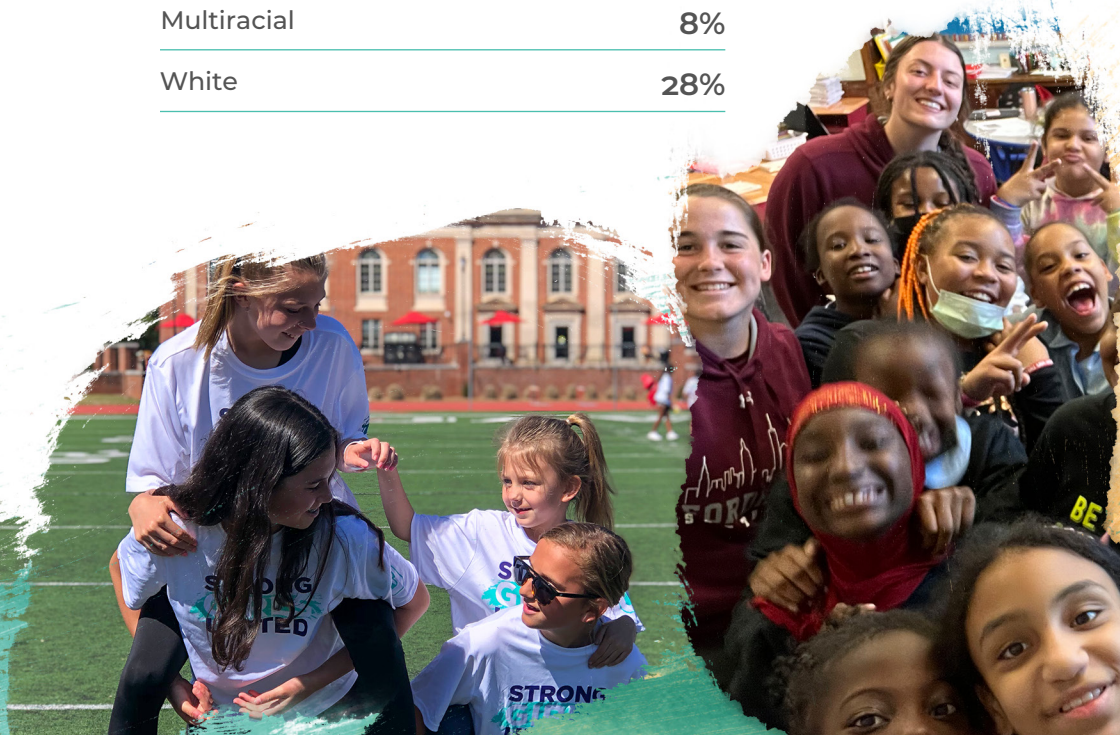

Race & Ethnicity

African American/Black	30%
Hispanic/Latinx	34%
Multiracial	8%
White	28%