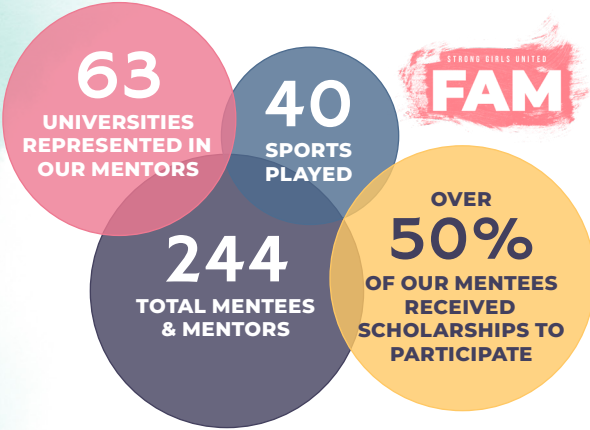

We partnered with Up2Us Sports and were recipients of 3 Americorp Summer VISTAS in the summer of 2022.

Thank you to Jai'lyn Edwards, Caroline Manna, and Amanda Kaufmann who served in those roles! We also welcomed a full year VISTA, Sophie Slovenski for the 2022 – 2023 year.

We began a third year of FAM with:

With the help of a new sponsor in Wiss, LLP, we began a Book Club, open to all, aimed at connecting more people around the country with our mission.

And, with the help of the Women's Foundation of Boston we will be launching Next Level FAM, a program for 7 – 12th grade girls.

Thank you for being on this journey with us!